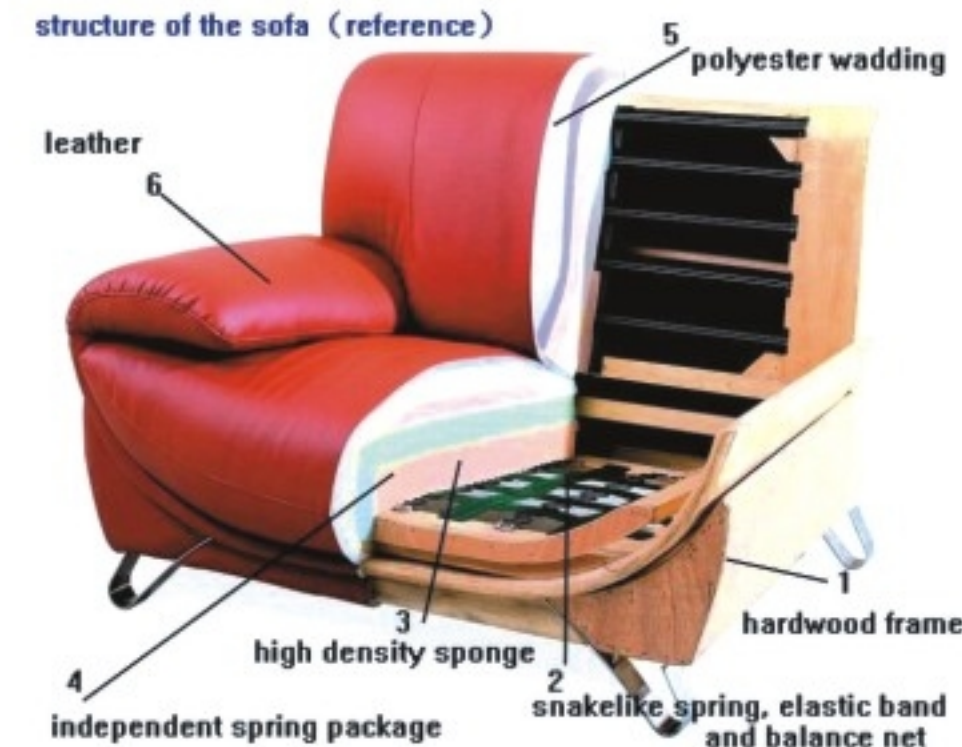

PAN INDIA PRESENCE