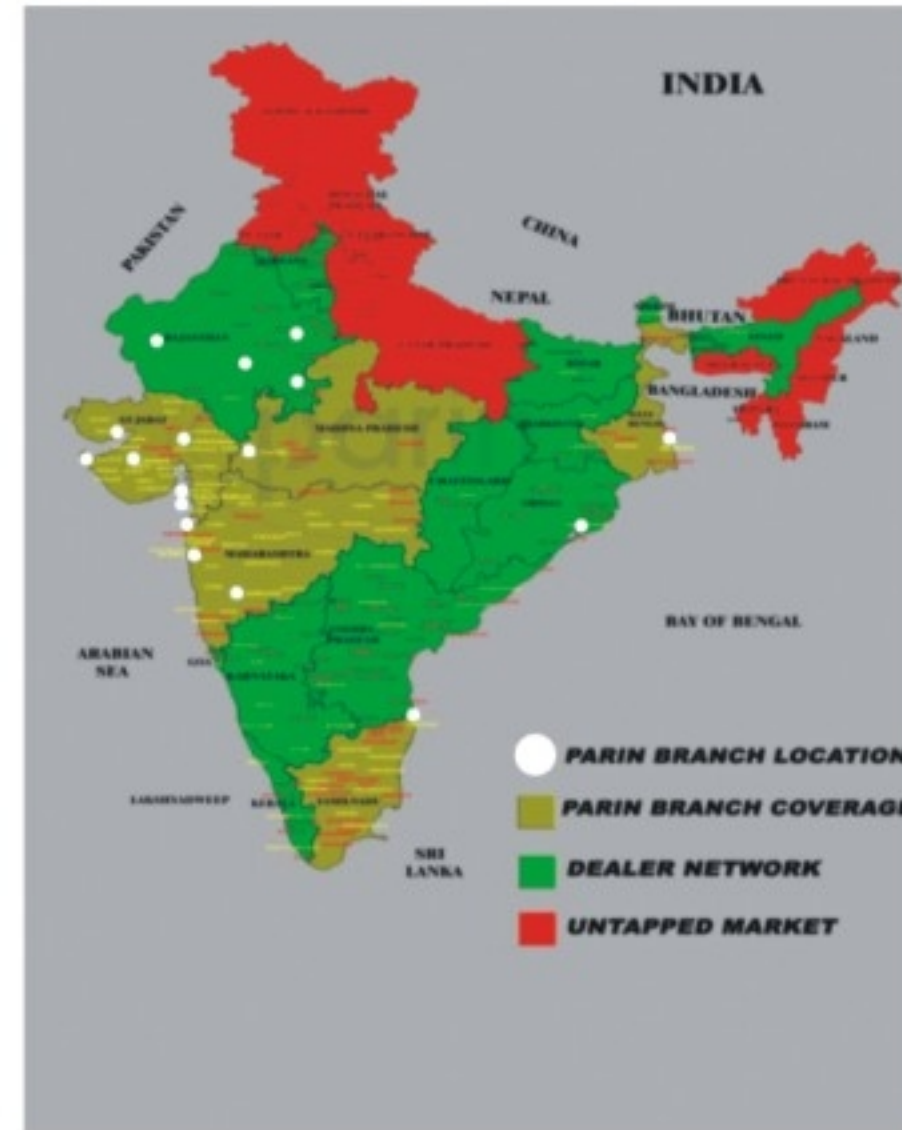

PAN INDIA PRESENCE