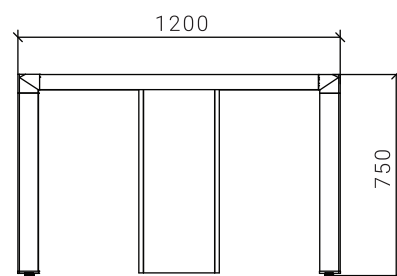

MEETING TABLE

THE MOST EFFECTIVE DESK WHICH
SERVE AS QUICK MEETING POINTS
AMONG TEAM MEMBERS

ITEM CODE : MK-C-1200

SIZES : L 1200 X W 1200 X H 1070

series

MIKE

OFFICE TABLES

CONFERENCE TABLES

IMMACULATLY CRAFTED CONFERENCE LAY OUT FOR THE IMPORTANT PEOPLE WORTH VALUE ADDED INPUTS

ITEM CODE : MK-C-2400

SIZES : L 2400 X W 1200 X H 750

ITEM CODE : MK-C-3600

SIZES : L 3600 X W 1200 X H 750

www.parinfurniture.com