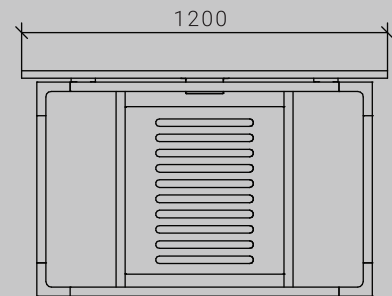

www.parinfurniture.com