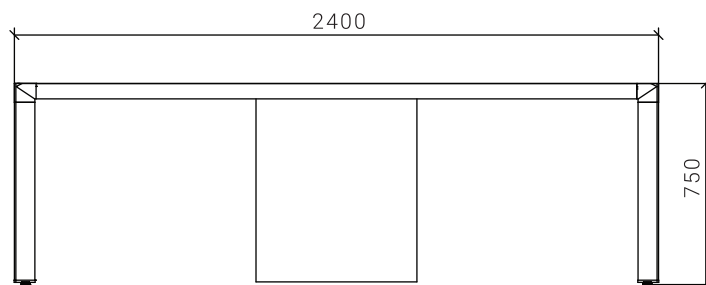

MEETING TABLE

THE MOST EFFECTIVE DESK WHICH
SERVE AS QUICK MEETING POINTS
AMONG TEAM MEMBERS

ITEM CODE : MK-C-1200

SIZES : L 1200 X W 1200 X H 1070

series

MIKE

OFFICE TABLES

CONFERENCE TABLES

IMMACULATLY CRAFTED CONFERENCE LAY OUT FOR THE IMPORTANT PEOPLE WORTH VALUE ADDED INPUTS

ITEM CODE : MK-C-2400

SIZES : L 2400 X W 1200 X H 750

ITEM CODE : MK-C-3600

SIZES : L 3600 X W 1200 X H 750

www.parinfurniture.com