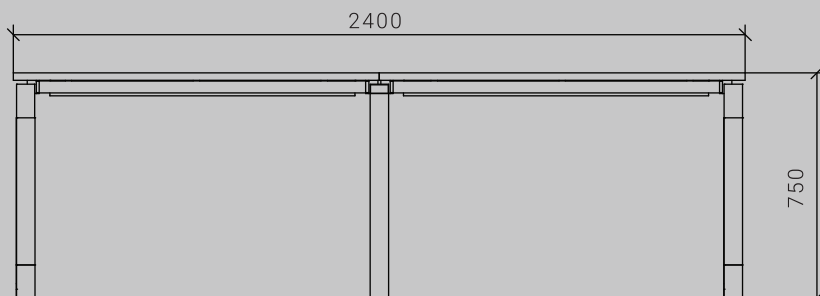

www.parinfurniture.com