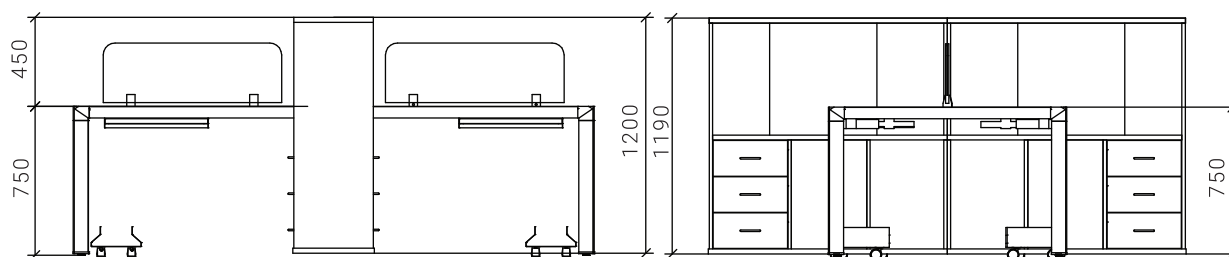

www.parinfurniture.com