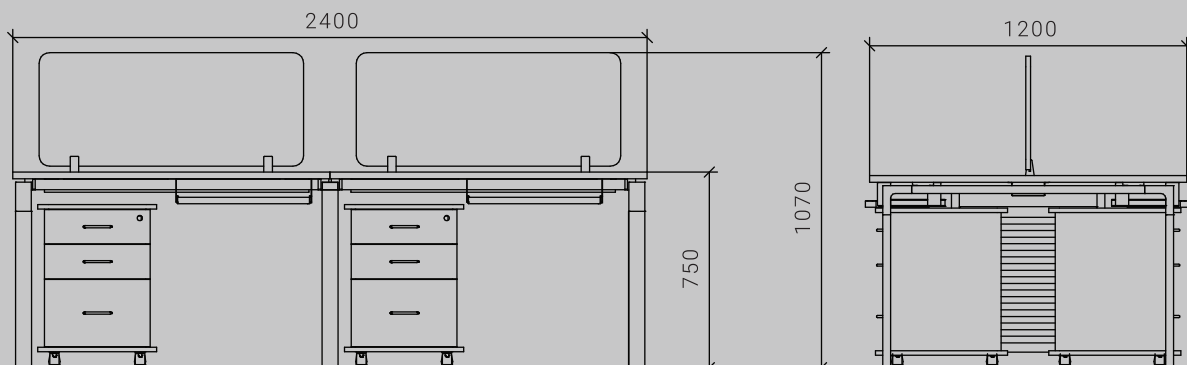

CONFERENCE TABLE

THE MOST CRITICAL DECISION MAKERS INTERACT ACROSS MOST COMFORTABLE,COMPATIBLE & ELEGANT CONFERENCE TABLES

ITEM CODE : MIF-D-C240
SIZES : L 2400 X W 1200 X H 750

ITEM CODE : MIF-D-C360
SIZES : L 3600 X W 1200 X H 750

ITEM CODE : MIG-C-L004
SIZES : L 2400 X W 1200 X H 1070

EXECUTIVE TABLES

MODERN & STYLISH WORK TABLE
GIVING IMPECCABLE IMPACT OF
PROFESSIONAL ENVIRONMENT

ITEM CODE : MK-ET-1830

SIZES : (TOP) L 1600 X W 800 X H 750
L 1830 X W 800 X H 750

ITEM CODE : MK-ET-2230

SIZES : (TOP) L 2000 X W 800 X H 750
L 2230 X W 800 X H 750

ITEM CODE : MK-ET-2030

SIZES : (TOP) L 1800 X W 800 X H 750
L 2030 X W 800 X H 750

ITEM CODE : MK-ET-2430

SIZES : (TOP) L 2200 X W 800 X H 750
L 2430 X W 800 X H 750