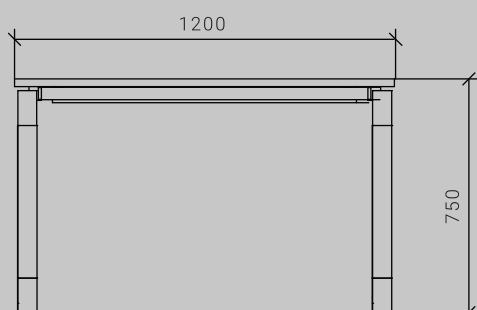

WORK STATIONS WHICH GIVE SPACE FOR EASE OF FUNCTIONING, INTERACTION & FREEDOM

ITEM CODE : MIG-D-T140

SIZES : L 1400 X W 750 X H 750

ITEM CODE : MIG-D-T160

SIZES : L 1600 X W 800 X H 750

ALSO AVAILABLE **C** MODEL

MEETING TABLES

SHORT SPELL INTERACTIONS WITH ASSOCIATES IN OPEN OFFICE SPACE WITH CROSS HIERARCHY PARTICIPANTS MADE EASY

ITEM CODE : MIF-D-C120

SIZES : L 1200 X W 1200 X H 750

series

MIGG

OFFICE TABLES

ALSO AVILABLE **C** MODEL