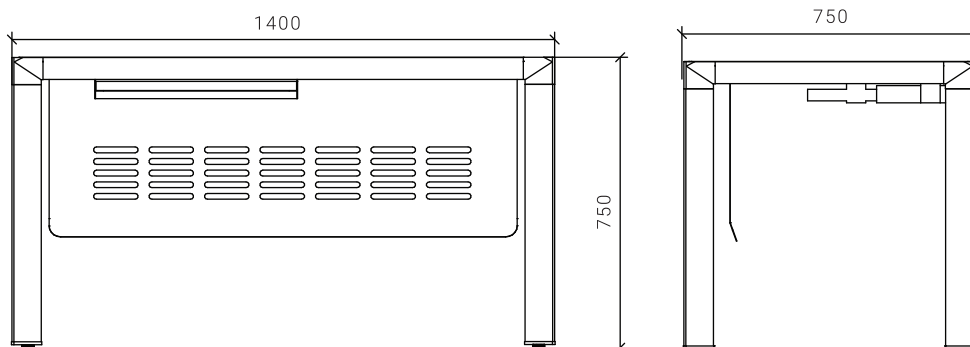

MEETING TABLE

THE MOST EFFECTIVE DESK WHICH
SERVE AS QUICK MEETING POINTS
AMONG TEAM MEMBERS

ITEM CODE : MK-C-1200

SIZES : L 1200 X W 1200 X H 1070

series

MIKE

OFFICE TABLES

CONFERENCE TABLES