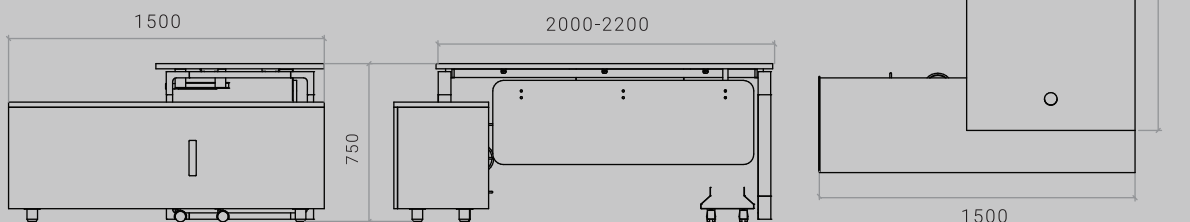

OTHER
OPTION

EXECUTIVE TABLES

IDEAL WORK SPACE,ELEGANCE,PRIVACY & STYLING GOES HAND IN HAND WITH EXECUTIVE DECISION MAKERS

ITEM CODE : MIF-D-ET180

SIZES : (TOP) L 1600 X W 800 X H 750
L 1800 X W 1500 X H 750

ITEM CODE : MIF-D-ET200

SIZES : (TOP) L 1800 X W 800 X H 750
L 2000 X W 1500 X H 750

series

MIGG

OFFICE TABLES

ALSO
AVILABLE

MODEL

EXECUTIVE TABLES

IDEAL WORK SPACE,ELEGANCE,PRIVACY & STYLING GOES HAND IN HAND WITH EXECUTIVE DECISION MAKERS

ITEM CODE : MIF-D-ET220

SIZES : (TOP) L 2000 X W 800 X H 750
L 2200 X W 1500 X H 750

ITEM CODE : MIF-D-ET240

SIZES : (TOP) L 2200 X W 800 X H 750
L 2400 X W 1500 X H 750