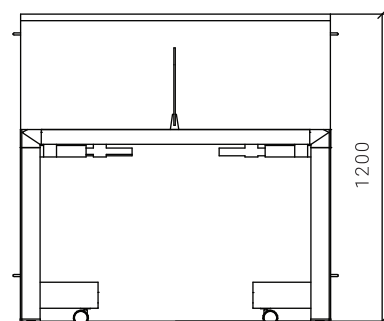

www.parinfurniture.com