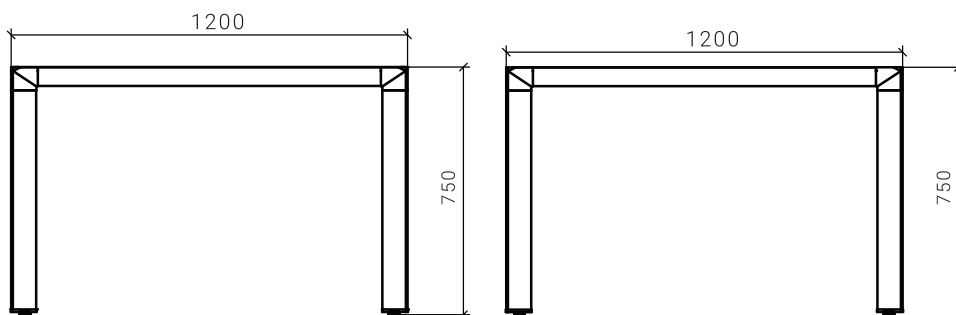

MEETING TABLE

THE MOST EFFECTIVE DESK WHICH
SERVE AS QUICK MEETING POINTS
AMONG TEAM MEMBERS

ITEM CODE : MK-C-1200

SIZES : L 1200 X W 1200 X H 1070

series

MIKE

OFFICE TABLES

CONFERENCE TABLES