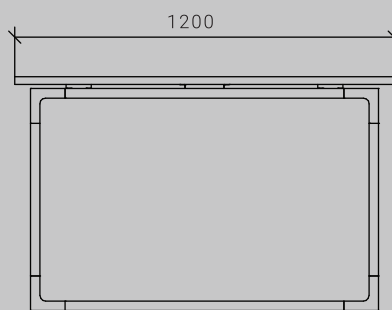

WORK STATIONS WHICH GIVE SPACE FOR EASE OF FUNCTIONING, INTERACTION & FREEDOM

ITEM CODE : MIG-D-T140

SIZES : L 1400 X W 750 X H 750

ITEM CODE : MIG-D-T160

SIZES : L 1600 X W 800 X H 750

ALSO AVAILABLE **C** MODEL

MEETING TABLES

SHORT SPELL INTERACTIONS WITH ASSOCIATES IN OPEN OFFICE SPACE WITH CROSS HIERARCHY PARTICIPANTS MADE EASY

ITEM CODE : MIF-D-C120

SIZES : L 1200 X W 1200 X H 750

series

MIGG

OFFICE TABLES

ALSO AVILABLE **C** MODEL

CONFERENCE TABLE

THE MOST CRITICAL DECISION MAKERS INTERACT ACROSS MOST COMFORTABLE,COMPATIBLE & ELEGANT CONFERENCE TABLES

ITEM CODE : MIF-D-C240
SIZES : L 2400 X W 1200 X H 750

ITEM CODE : MIF-D-C360
SIZES : L 3600 X W 1200 X H 750