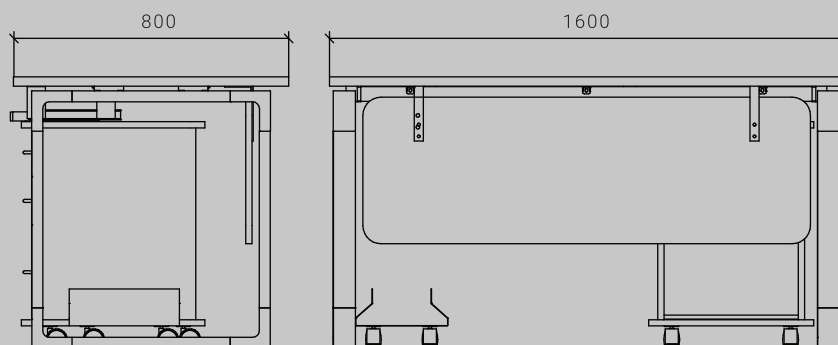

WORK STATIONS WHICH GIVE SPACE FOR EASE OF FUNCTIONING, INTERACTION & FREEDOM

ITEM CODE : MIG-D-T140

SIZES : L 1400 X W 750 X H 750

ITEM CODE : MIG-D-T160

SIZES : L 1600 X W 800 X H 750

ALSO AVAILABLE **C** MODEL