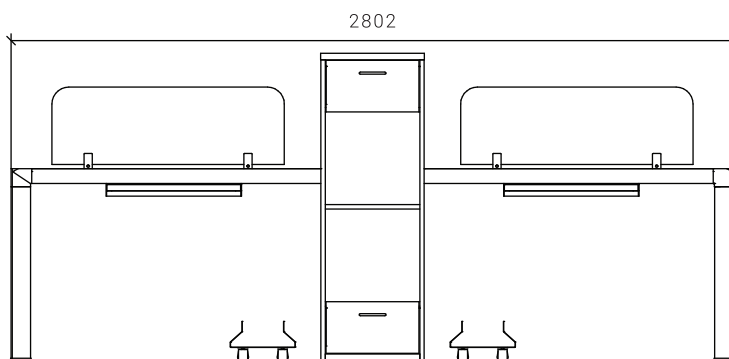

www.parinfurniture.com