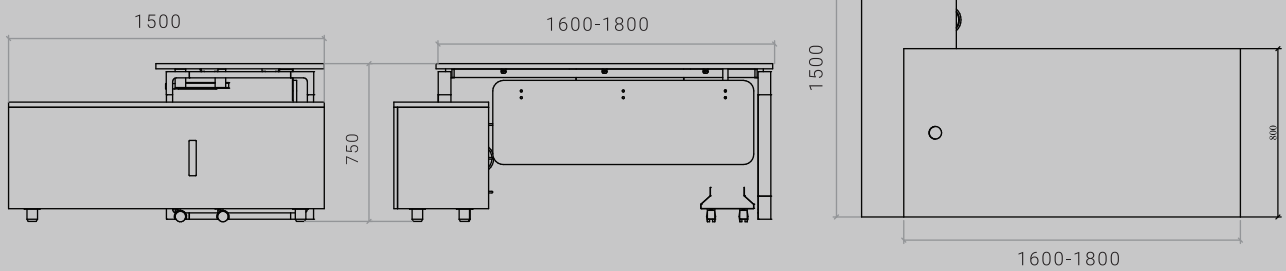

OTHER
OPTION

EXECUTIVE TABLES

IDEAL WORK SPACE,ELEGANCE,PRIVACY & STYLING GOES HAND IN HAND WITH EXECUTIVE DECISION MAKERS

ITEM CODE : MIF-D-ET180

SIZES : (TOP) L 1600 X W 800 X H 750
L 1800 X W 1500 X H 750

ITEM CODE : MIF-D-ET200

SIZES : (TOP) L 1800 X W 800 X H 750
L 2000 X W 1500 X H 750

series

MIGG

OFFICE TABLES

ALSO
AVILABLE

MODEL

EXECUTIVE TABLES

IDEAL WORK SPACE,ELEGANCE,PRIVACY & STYLING GOES HAND IN HAND WITH EXECUTIVE DECISION MAKERS

ITEM CODE : MIF-D-ET220

SIZES : (TOP) L 2000 X W 800 X H 750
L 2200 X W 1500 X H 750

ITEM CODE : MIF-D-ET240

SIZES : (TOP) L 2200 X W 800 X H 750
L 2400 X W 1500 X H 750