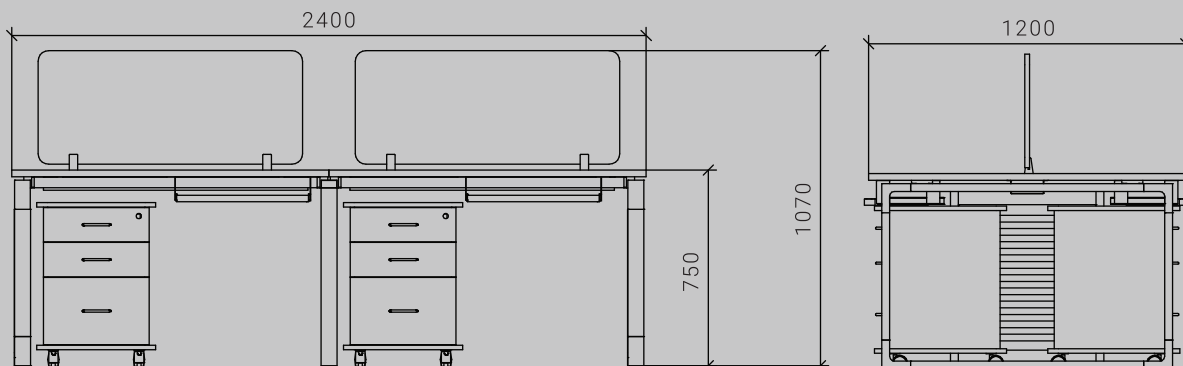

www.parinfurniture.com