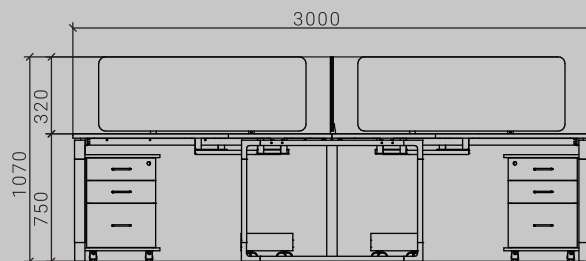

IDEAL WORK SPACE,ELEGANCE,PRIVACY & STYLING GOES HAND IN HAND WITH EXECUTIVE DECISION MAKERS

ITEM CODE : MIF-D-ET220

SIZES : (TOP) L 2000 X W 800 X H 750
L 2200 X W 1500 X H 750

ITEM CODE : MIF-D-ET240

SIZES : (TOP) L 2200 X W 800 X H 750
L 2400 X W 1500 X H 750

ITEM CODE : MIG-D-C004

SIZES : L 3000 X W 2400 X H 1070

ITEM CODE : MIG-D-C002

SIZES : L 2400 X W 1500 X H 1070

OTHER OPTION

www.parinfurniture.com

series

MIGG