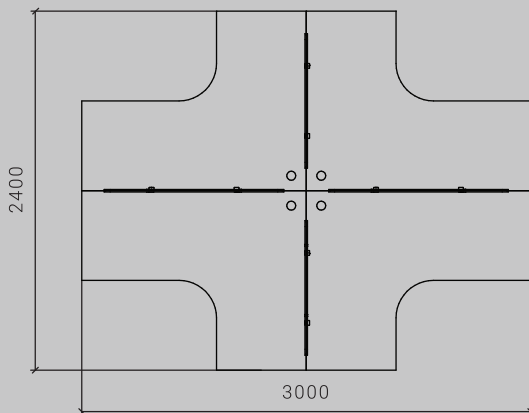

www.parinfurniture.com