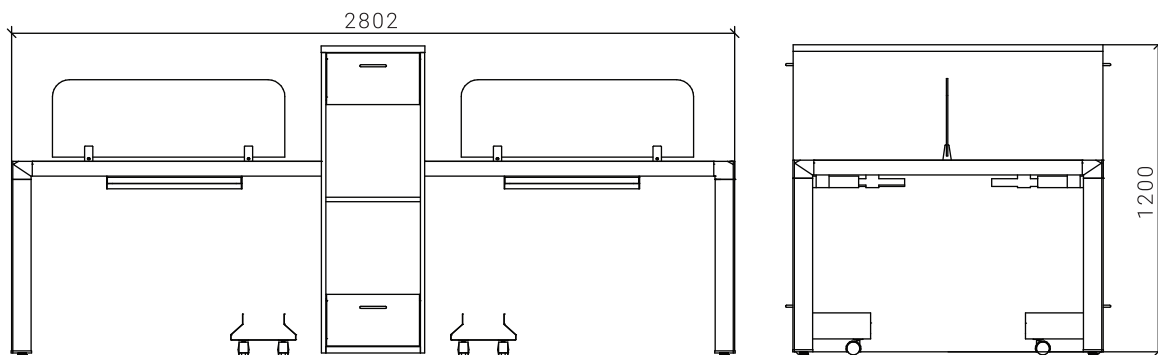

WORK STATION

WORK SPACE IN ELEGANT MODULAR SET UP WITH EASE OF MULTIPLE OPERATIONS WITH SMOOTH WORK FLOW

ITEM CODE : MK-LS-004

SIZES : L 1200 X W 1200 X H 1070