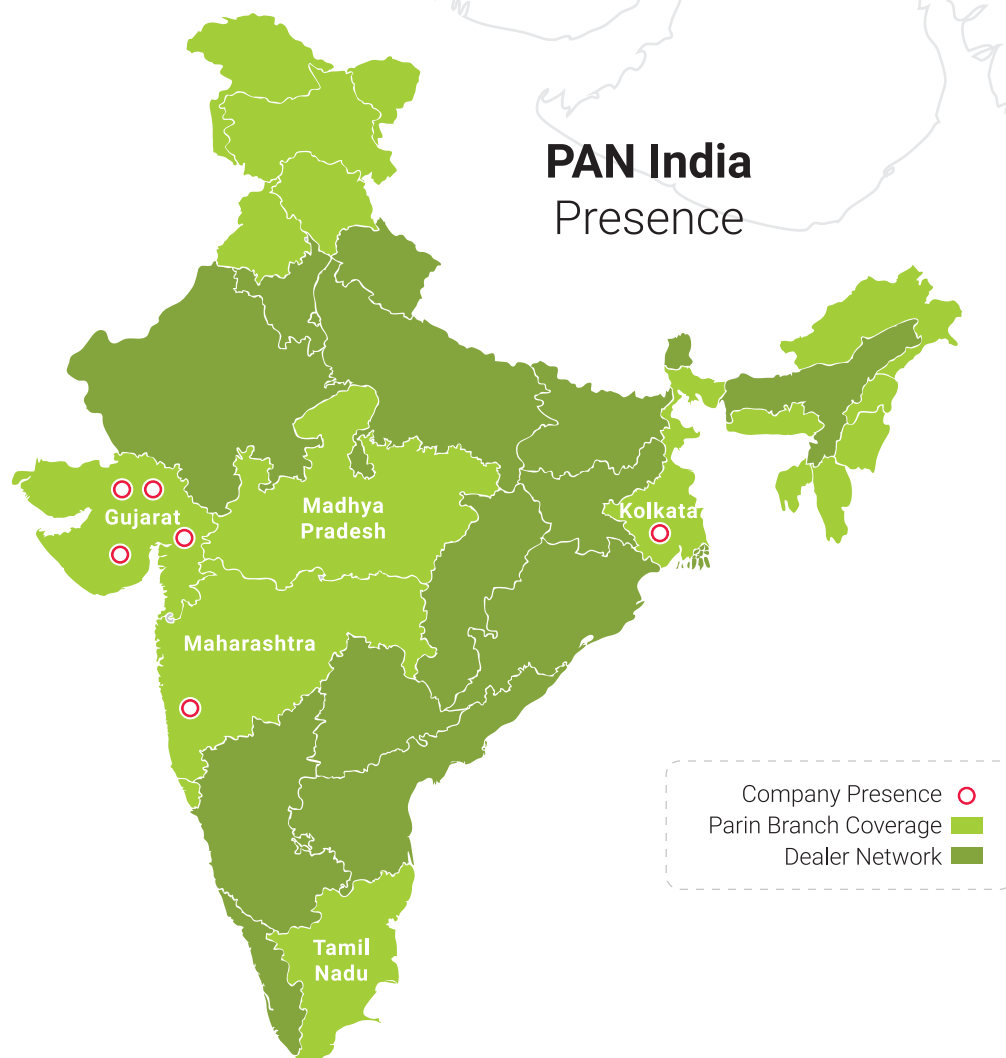

BHAG (BIG-HAIRY-AUDACIOUS-GOAL)

To be as respected & reputed as the Tata Group is today and become a 500Mn\$ Diversified Group by 2030.

From the Desk of **CMD**

Corporate Business Environment is now demanding higher scales of work efficiency from it's team of professionals for which each organization is willing to put in optimum investments in the office furniture and provide "State of the Art" work environment.