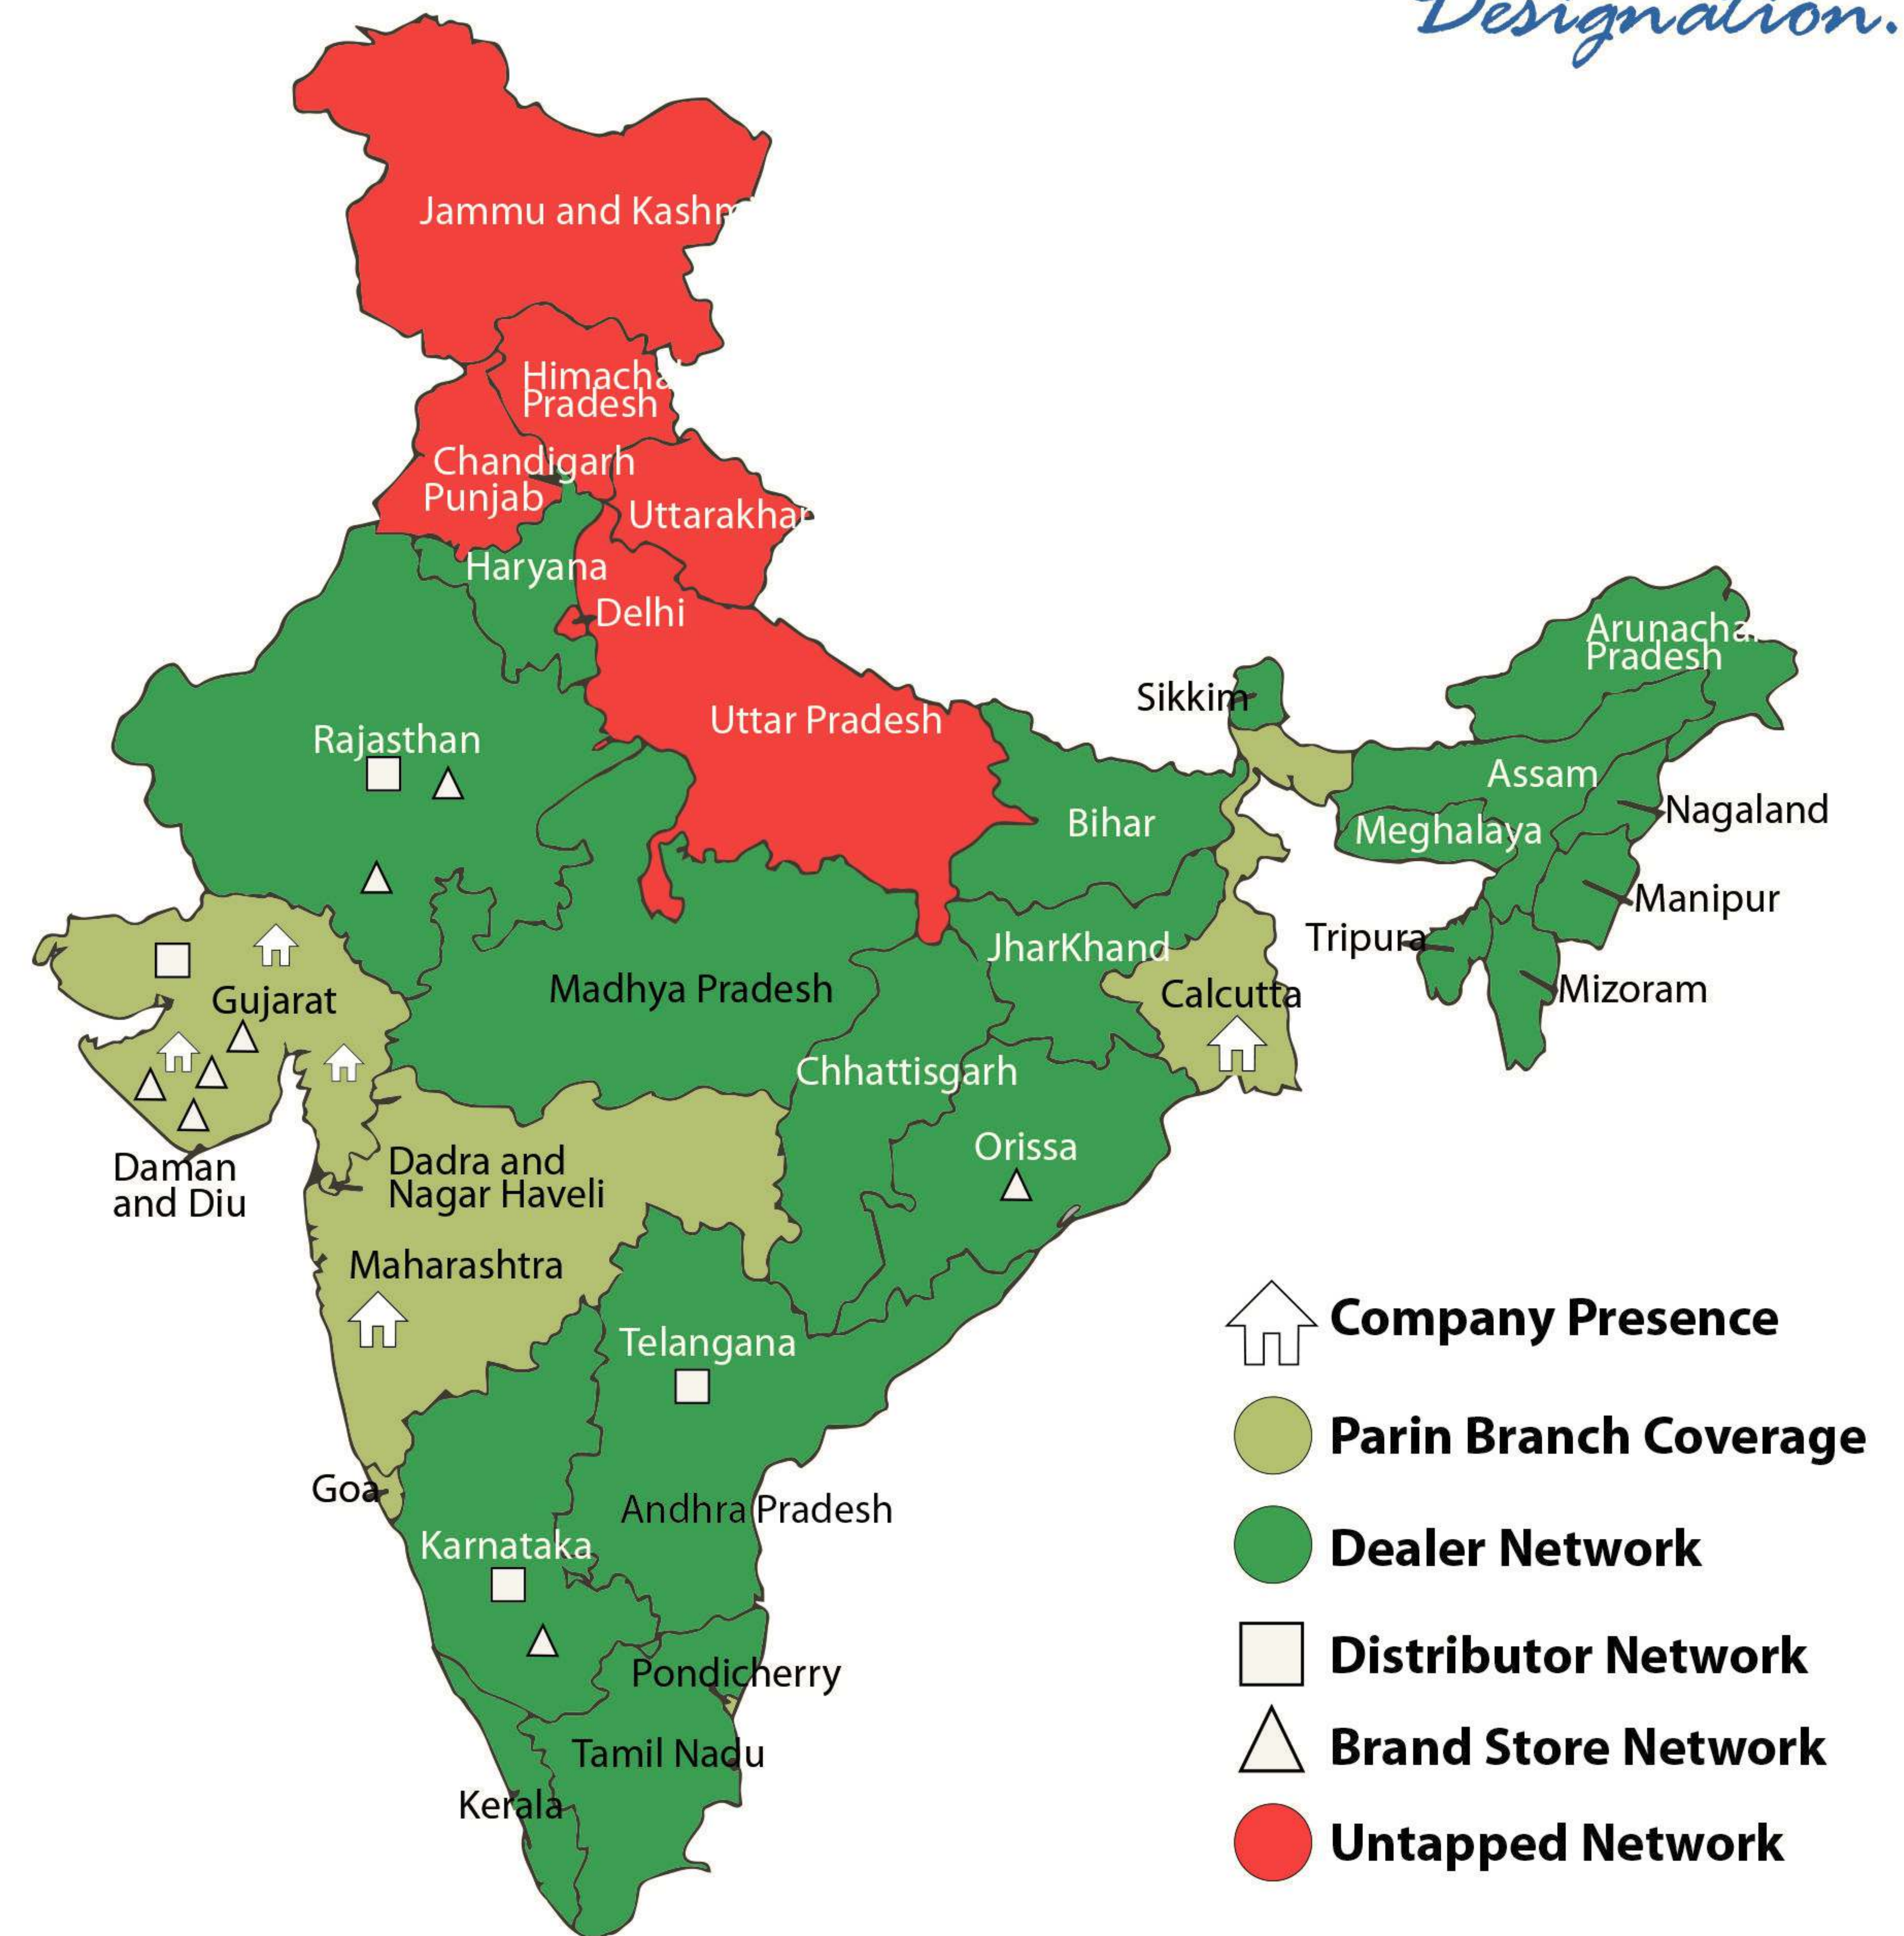

Designed for every
Designation...

OFFICE CHAIRS 2016

VISION OF PARIN

Late Shri Dhirajlal Nandani
Founder

Late Shri Dipeshbhai Nandani
Director

CORE PURPOSE

To serve the world with a better lifestyle.

CORE VALUES

To be as respected & reputed as the Tata Group is today and become a 500Mn\$ Diversified Group by 2030.

PAN INDIA PRESENCE

MORE THAN 10 MILLIONS SATISFIED CUSTOMER IN PAN INDIA

GOOD TOOLS ARE ESSENTIAL TO DO THE JOB WELL