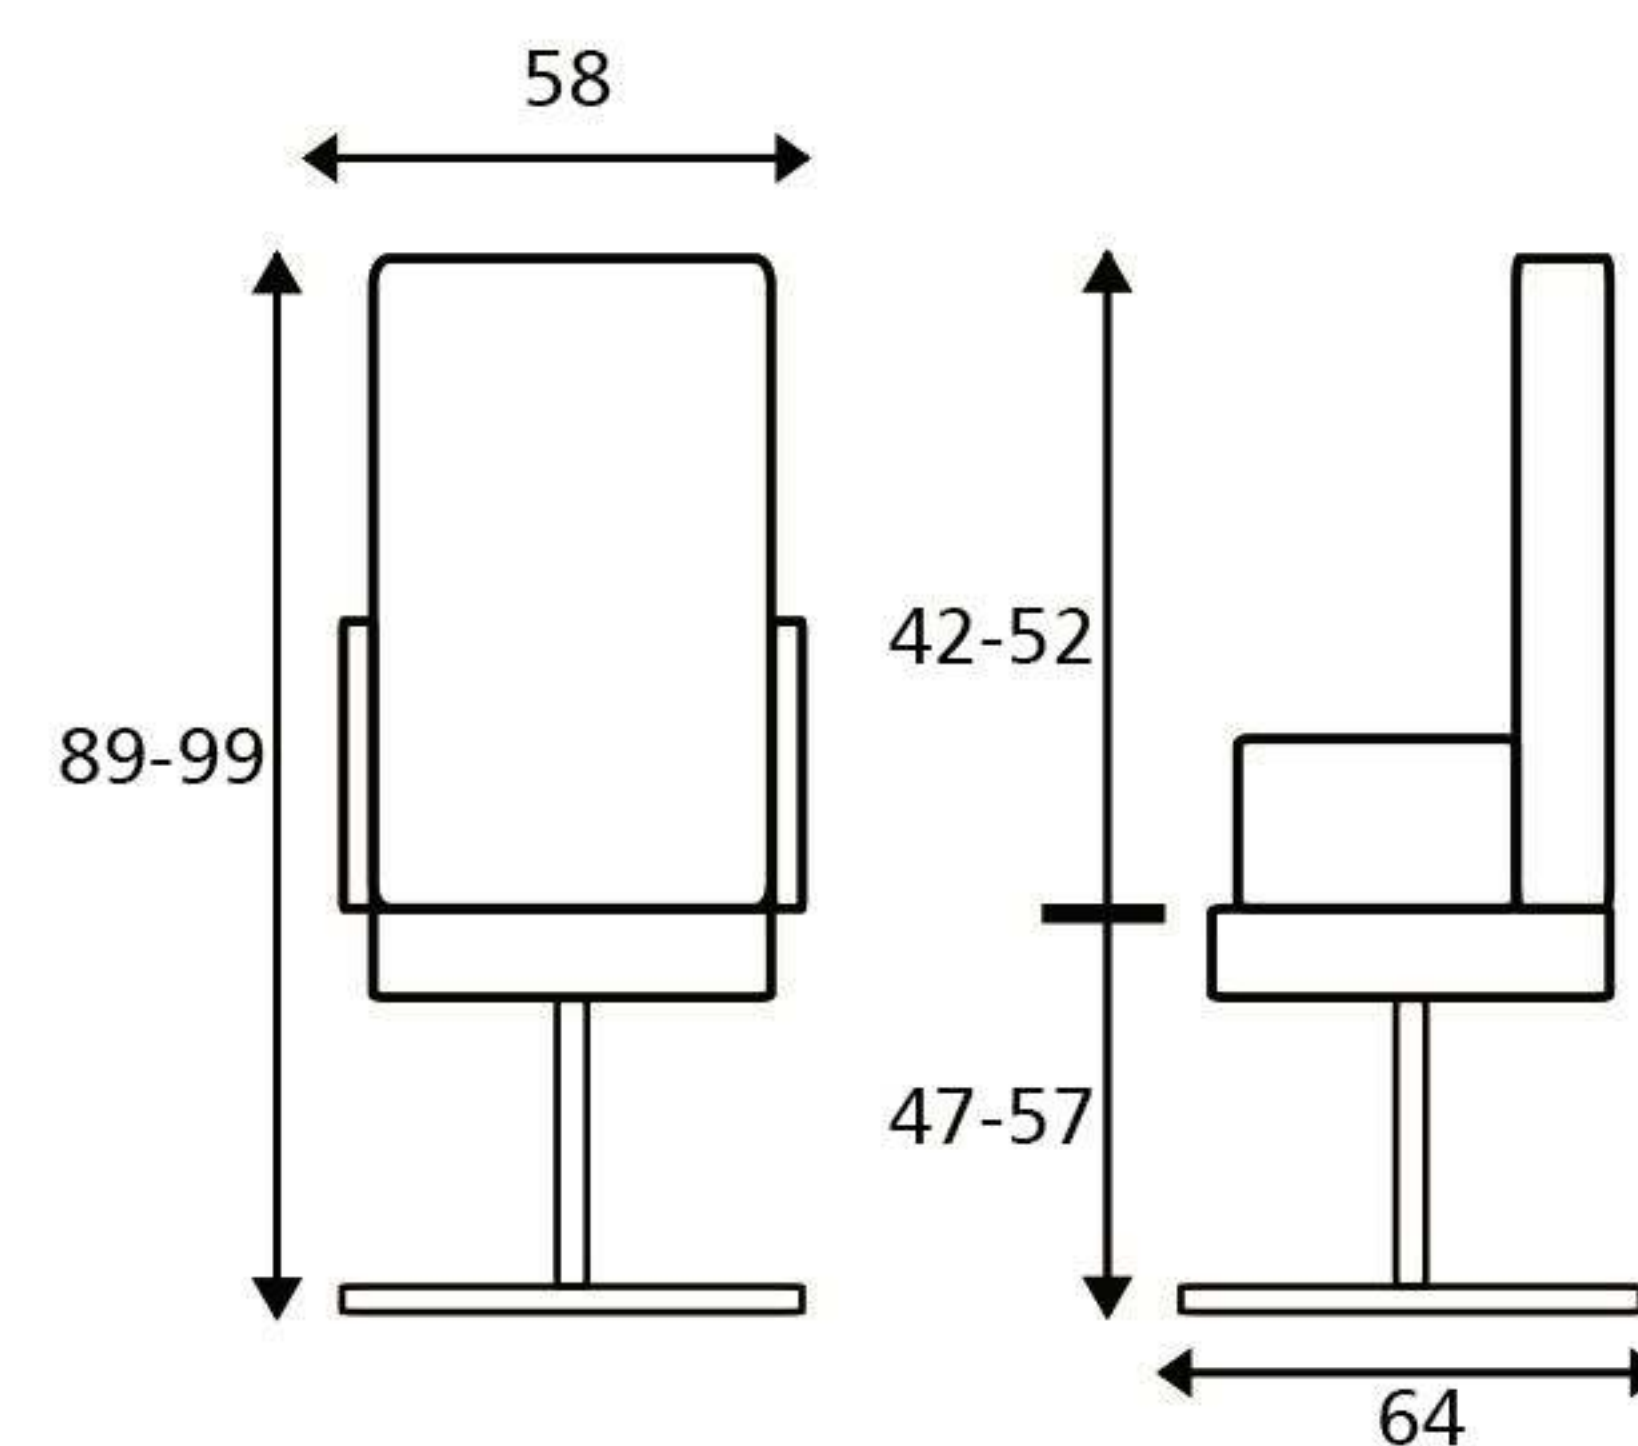

ADJUSTABLE SEAT
Forward and backward adjustable seating position, provides highest level of comfort while working for long hours.

ADJUSTABLE ARM REST
5 Position adjustable arm rest

AVAILABLE COLORS 

PC 12-1