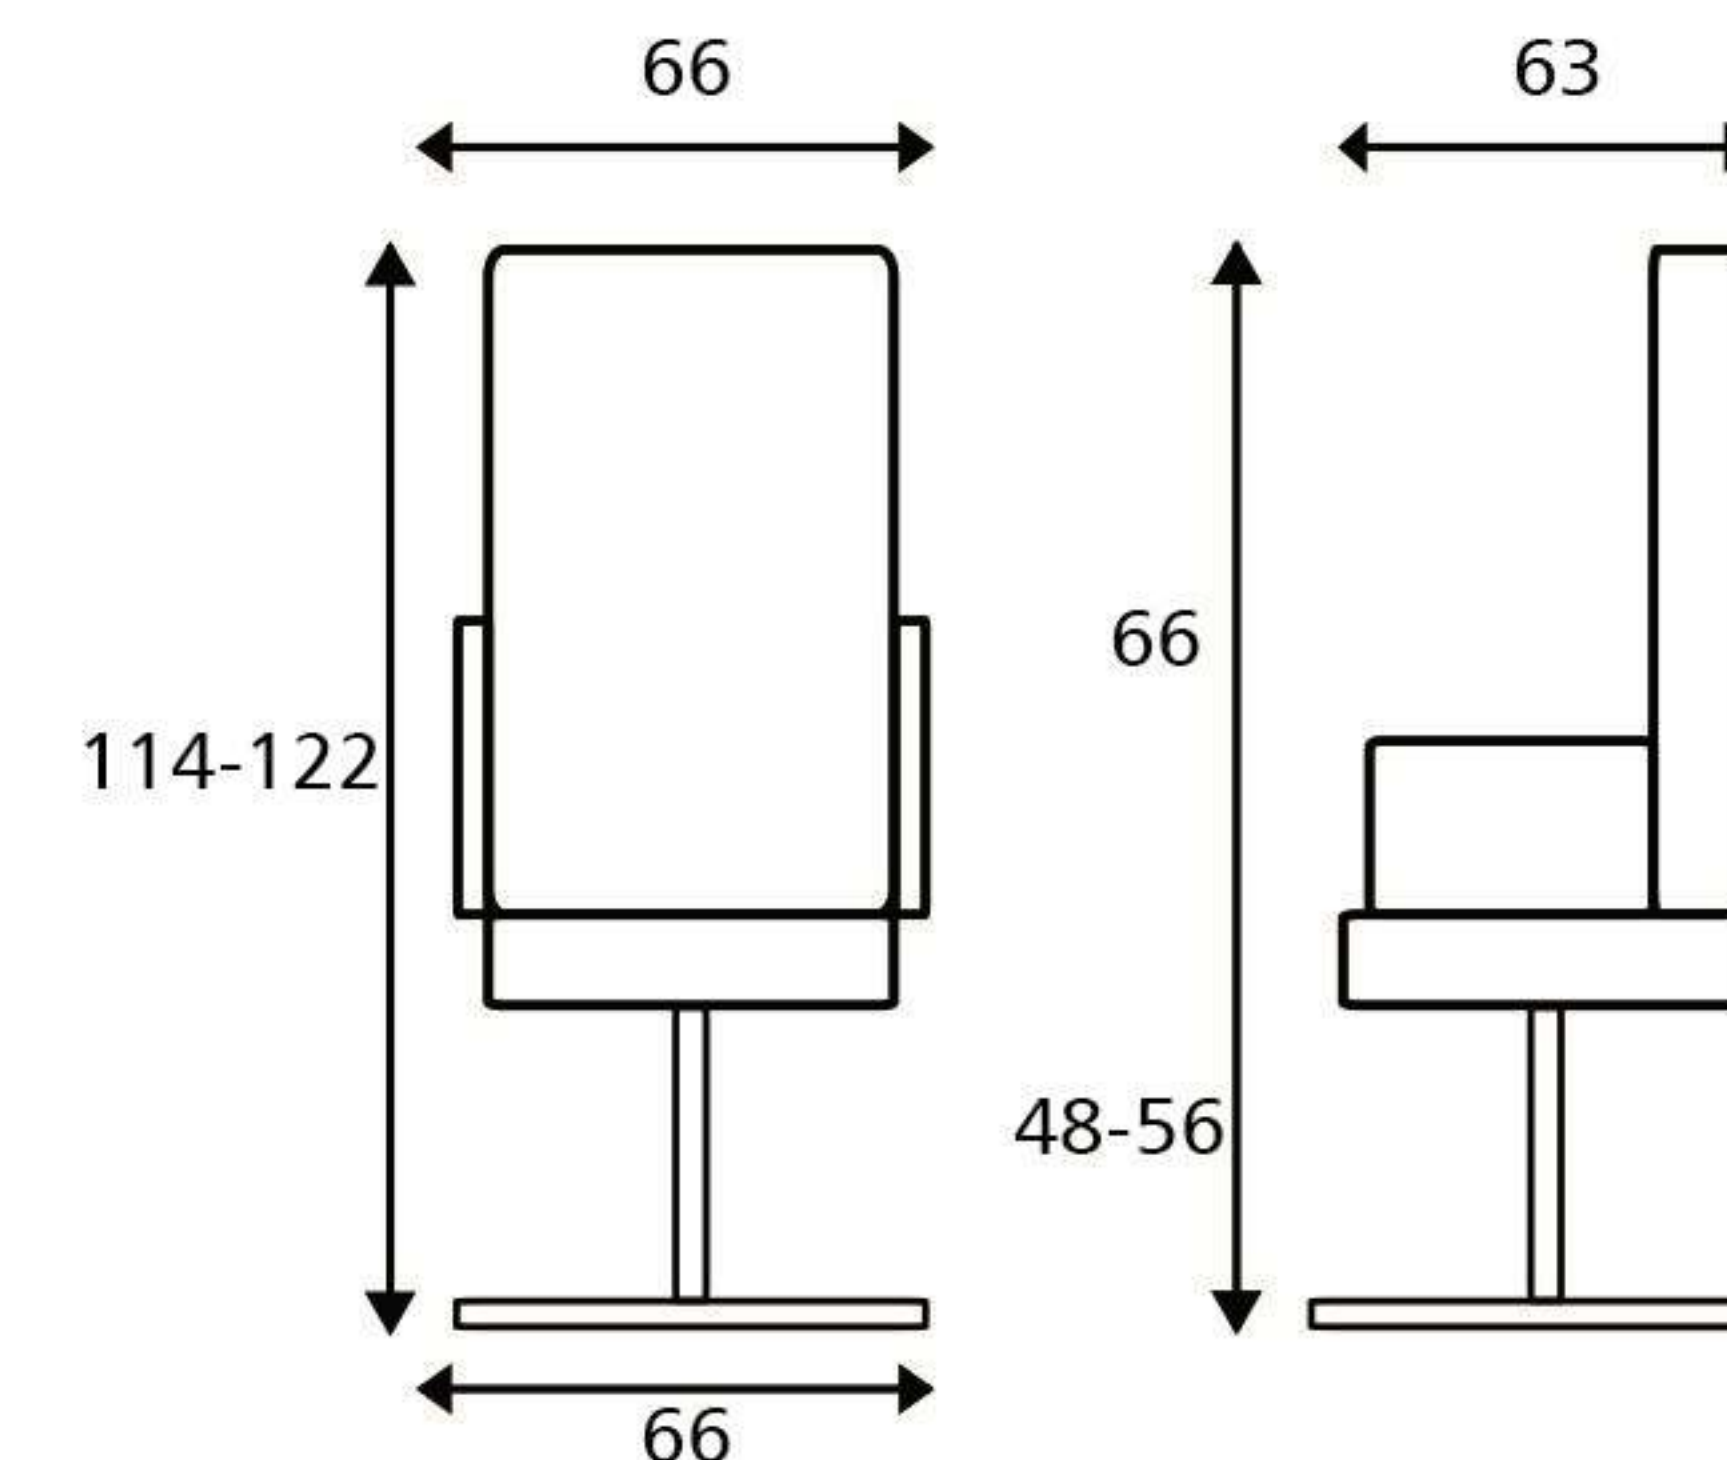

PC X-1B

ADJUSTABLE BACK REST
5 Position adjustable back rest according to height of individual which provides the highest comfort and pleasure working environment

ADJUSTABLE SEAT
Forward and backward adjustable seating position, provides highest level of comfort while working for long hours.

ADJUSTABLE ARM REST
5 Position adjustable arm rest

AVAILABLE COLORS